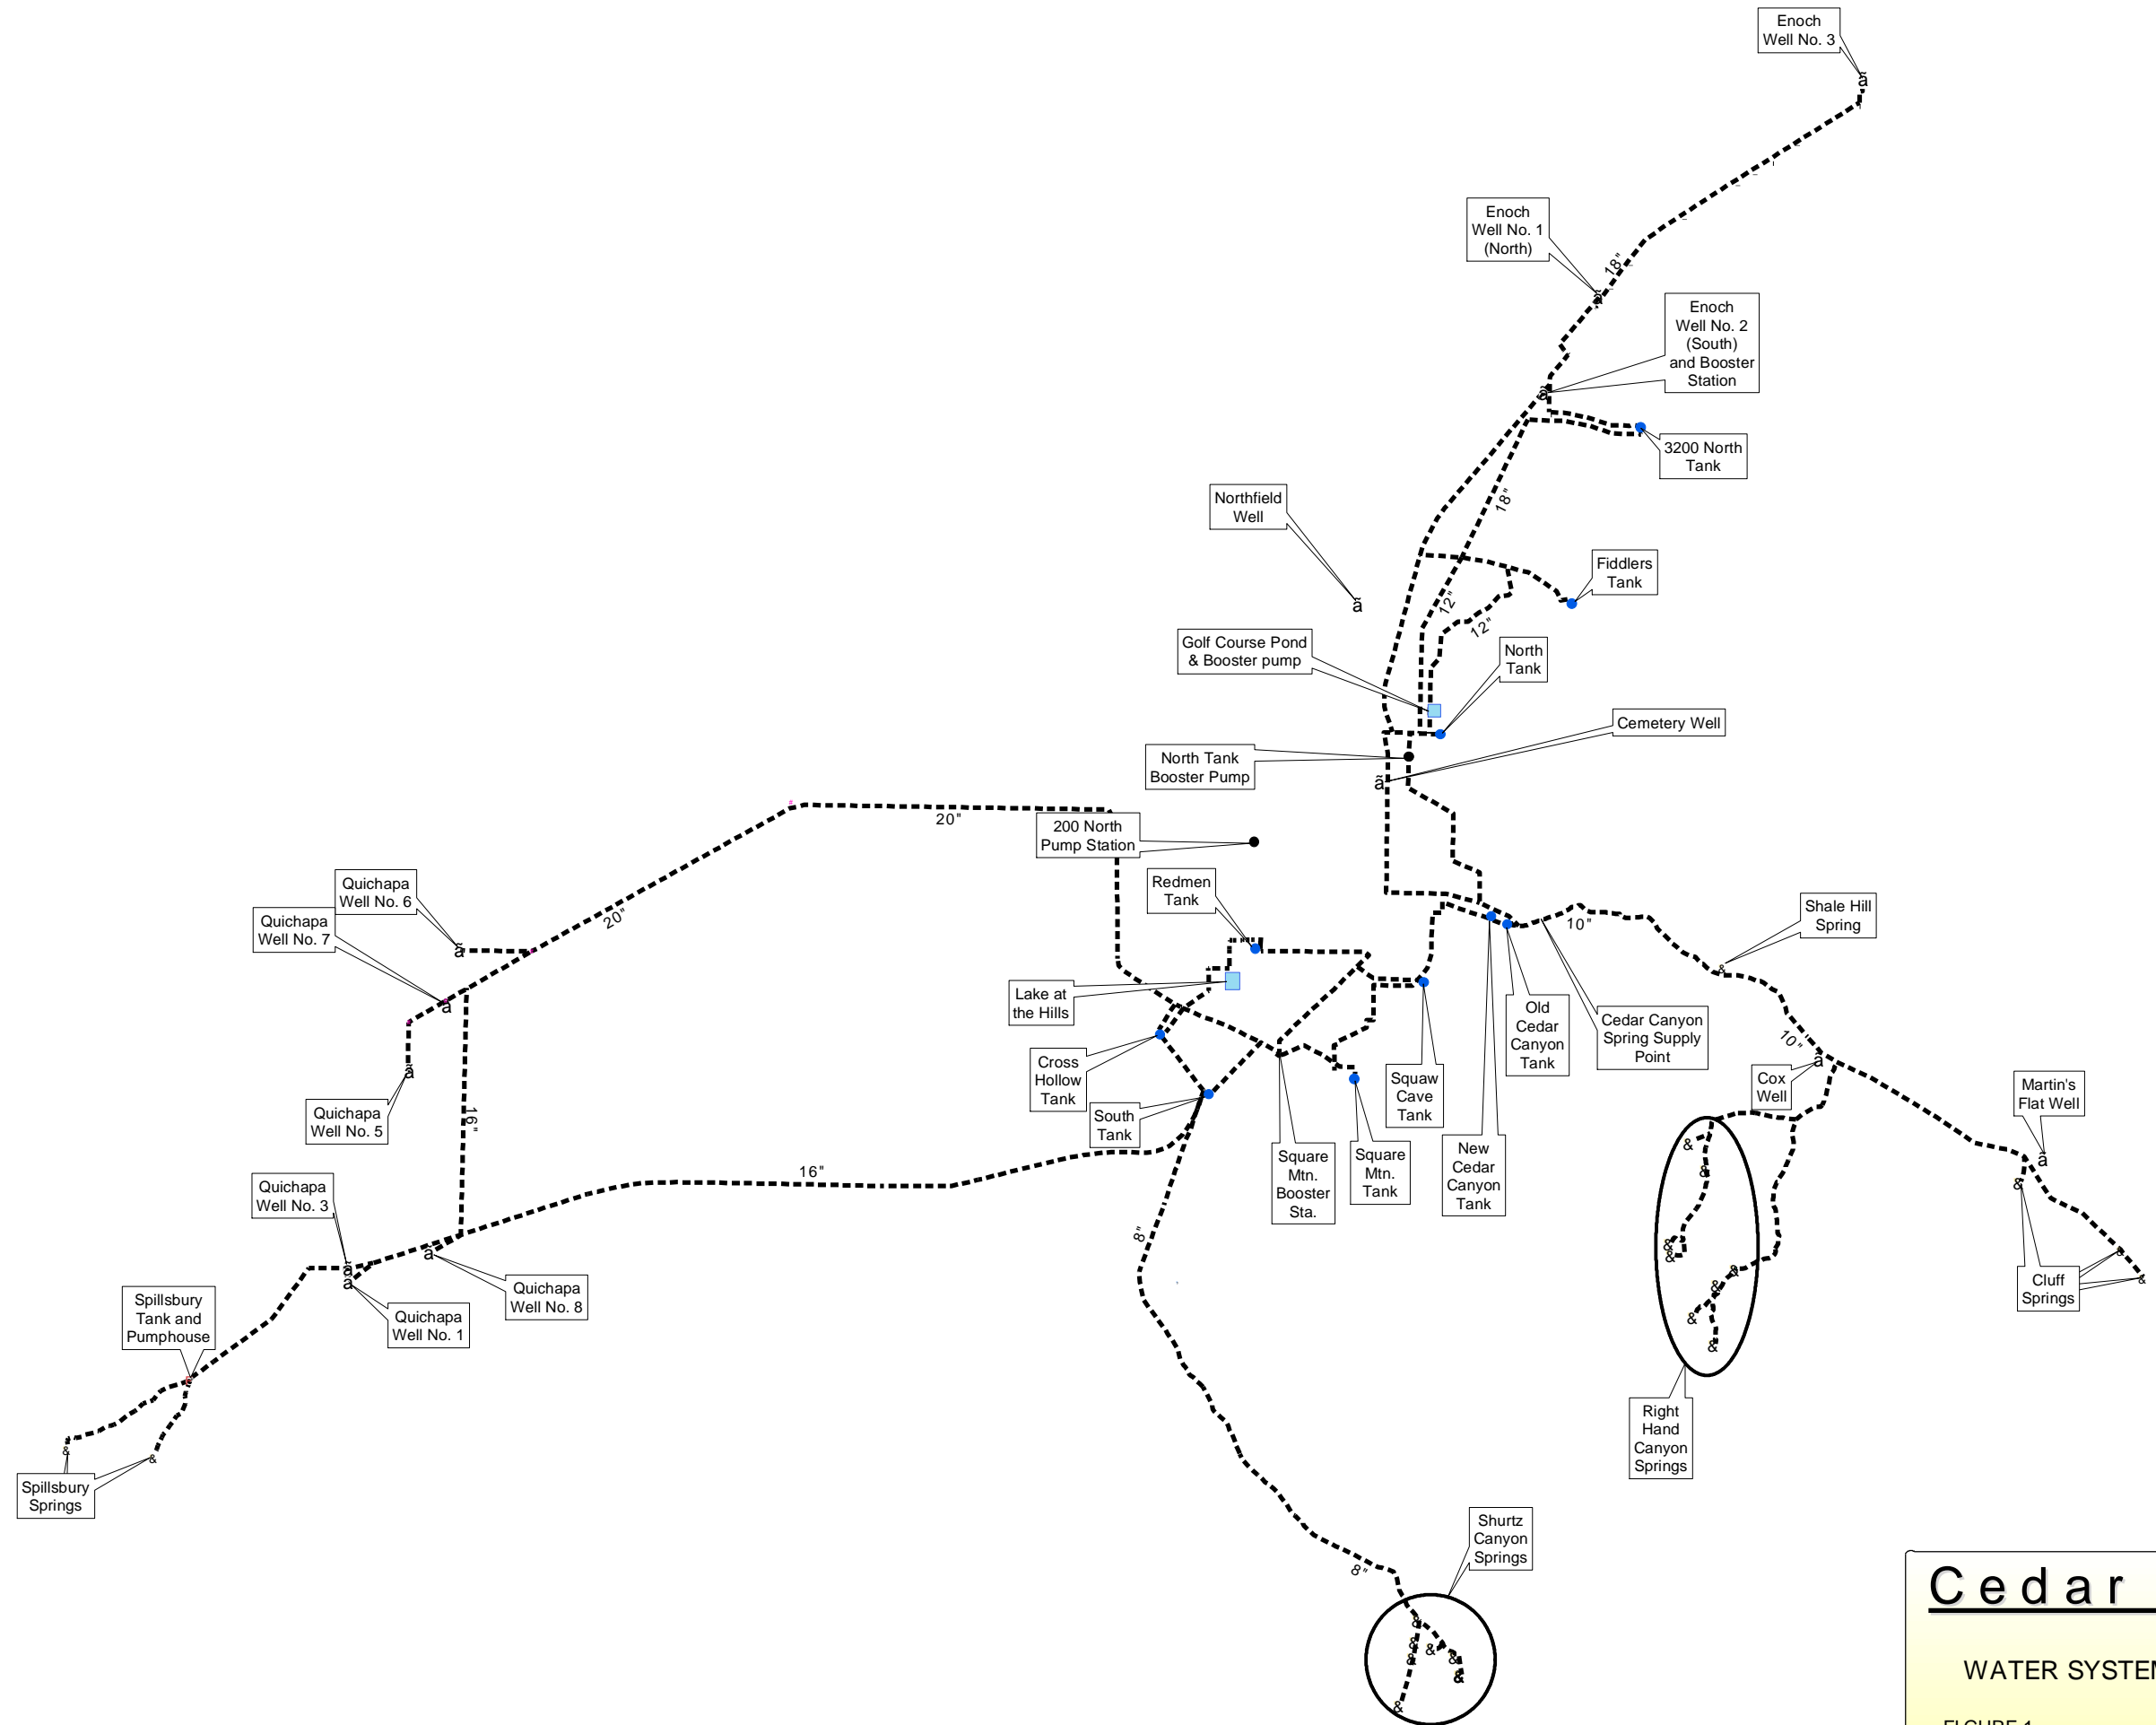

Not to Scale

**Cedar City**  
WATER SYSTEM MAP  
FIGURE 1  
Map Printed: March 19, 2015